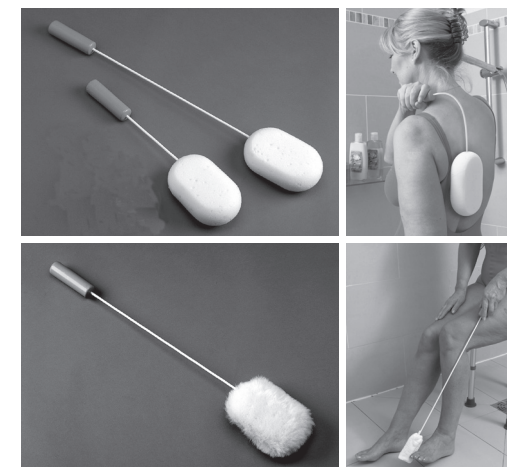

### Directions for use

Bend the plastic-coated wire shaft to desired shape to make reaching easier.

### Cleaning and Care

Wash with warm soapy water, rinse clean and allow to dry.

Products available in the Homecraft Long Handled Bathing Accessory Range:

- **Sheepskin Pad:** Double thickness pad mounted on plastic-coated wire with built-up handle. Suitable for washing or powdering. Size 95×125mm (3 ¾×5").
- **Long Handled Sponges:** Sponges mounted on plastic-coated wires with built-up handles. Available in 2 lengths.
- **Toe Washer:** White towelling covering a wire frame for washing between toes. Mounted on plastic-coated wire with built-up handle.